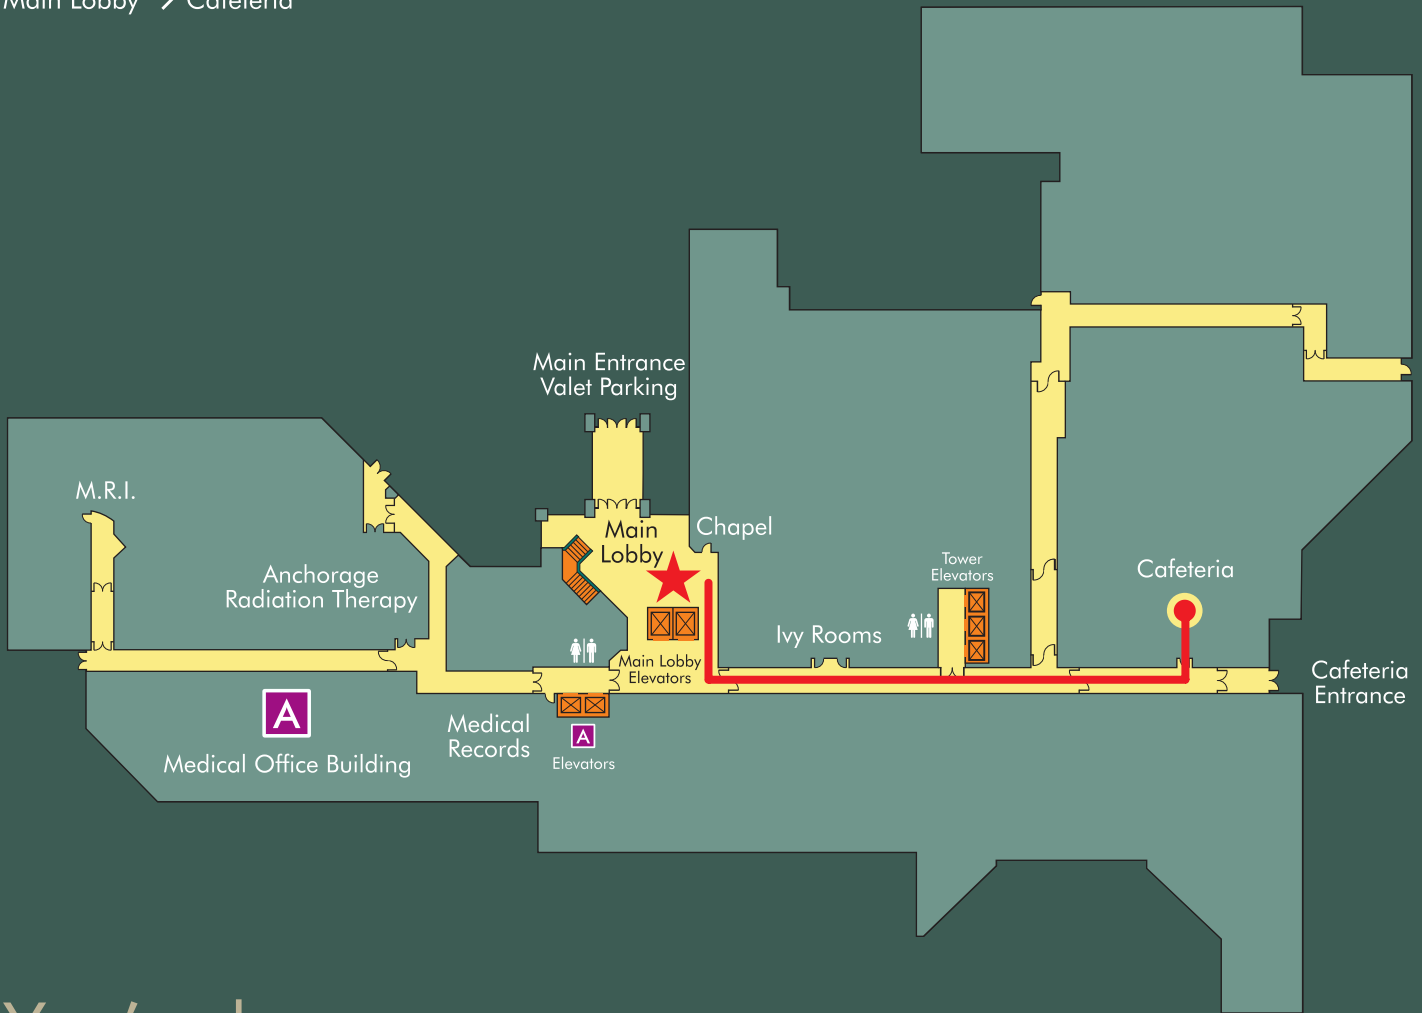

Main Lobby → Cafeteria

You're hungry.
This map will help you find the Cafeteria.

START Main Lobby (Level 1)

END Cafeteria (Level 1)

- ★ Start by taking the passage to the LEFT of the "Information Desk"
- ← Turn LEFT after passing the "Main Lobby Elevators"
- ↑ Proceed STRAIGHT down hall passing the "Ivy Rooms" and "Tower Elevators"
- ↑ Continue STRAIGHT down hall
- End at the "Cafeteria" on your LEFT at end of hall